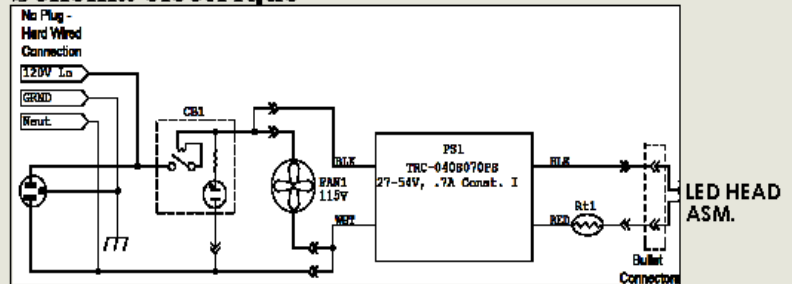

LED VERSA LIGHT™ MODEL 450-1

ELECTRICAL SCHEMATIC Schéma électrique

ITEM NO.	PART NUMBER	DESCRIPTION	QTY.
1	VL5001	VERSA LIGHT CABINET	1
2	VL2003	115 VAC SWITCH	1
3	VL5049	6" POWER CORD 110V	1
4	VL5002	AIR DEFLECTOR	1
5	VL4001	TUBE SPRING	1
6	VL5073	FLEX TUBE ASM	1
7	VL5053	115V LED FAN ASM	1
8	VL5100	ALTERNATE HEAD FOR 450 1485 LUMENS	1
9	VL8085	LED DRIVER ASM	1
10	VL8083	WIRING HARNESS	1
11	VL5003	COVER PLATE	1
12	VL5077	450 REPLACEMENT BULB SHIELD KIT	1
13	VL4084	HOLD DOWN, HEAT SINK	1

LED Versa Light[®] Installation Guide

MODEL 450 -1

Guide d'Installation

Mounting Instructions/Documentation pour Monter

➔ Important!

**HARD WIRE APPLICATIONS
MUST BE INSTALLED BY
QUALIFIED ELECTRICIAN**

115VAC/46 AMPS/60HZ
VOLTAGE

For proper operation LED Versa Light must be mounted at least 66" from floor (see figure).

Contact manufacturer for alternate mounting procedures.

(4) installer supplied wall fasteners are required.

➔ Important!

**DOIVENT ÊTRE INSTALLÉS
PAR ÉLECTRICIEN
QUALIFIÉ**

Tous voltages en plus de 120
VAC

Tous modèles

Pour fonctionnement correct, il faut monter LED Versa Light au moins 168 cm du plancher (Voyez l'illustration)