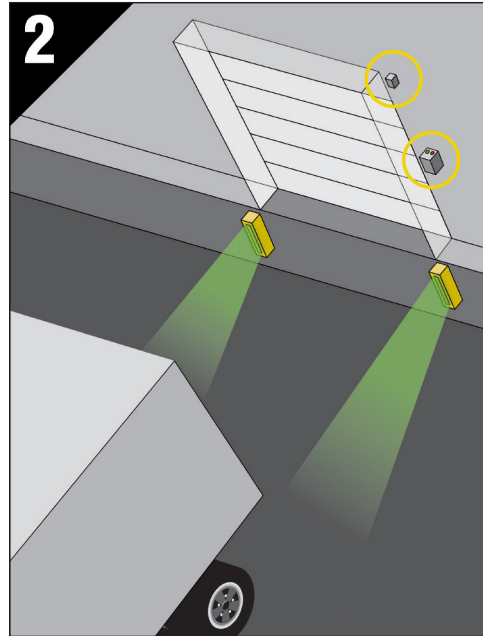

INNOVATIVE PRODUCTS FOR THE LOADING DOCK INDUSTRY

PROUDLY
MANUFACTURED
IN THE USA

GUIDE LIGHT

DL's Advanced Guide Light System

Enhance Dock Safety by installing the new DL Manufacturing Guide Light. Lining up Tractor Trailers can be challenging, whether it's bad weather, a rush to get a trailer parked for an urgent load or just an inexperienced driver. The results of a misaligned trailer equates to a dock seal that will no longer seal properly, building or equipment damage from the truck missing the dock bumper, or improper leveler engagement. All of these problems can affect dock safety, product safety and dock productivity. With its unique design DL's Guide Light can be customized to your specific dock application. The LED color can be yellow, red or green and options are available to change the Guide Light into a complete dock communication system.

Guide Light™ Features –

- **LED Technology** – No replacing bulbs and saves energy. Red, Green and Yellow Light Output.
- **Door Specific Light Signal** – The Guide Light is designed with high intensity LED's with a narrow slot to provide a door specific signal.
- **Safely guides truck in the specific dock position** – day, night and foul weather.

Guide Light offers highly-visible multiple LED light color outputs in red, green and yellow.

INNOVATIVE PRODUCTS FOR THE LOADING DOCK INDUSTRY

Guide Light™ Configurations

1 Standard Guide Light – Constant yellow on – single inside power source

2 Enhanced Safety Guide Light – Inside power supply with indicator lights and door switch (wobble switch or photo-eye) activates red and green Safety Guide Lights

3 Add on with DL Manufacturing Smart Chock™ or Safety Signal™ – Guide Light mirrors red and green signal lights of the outside communication box