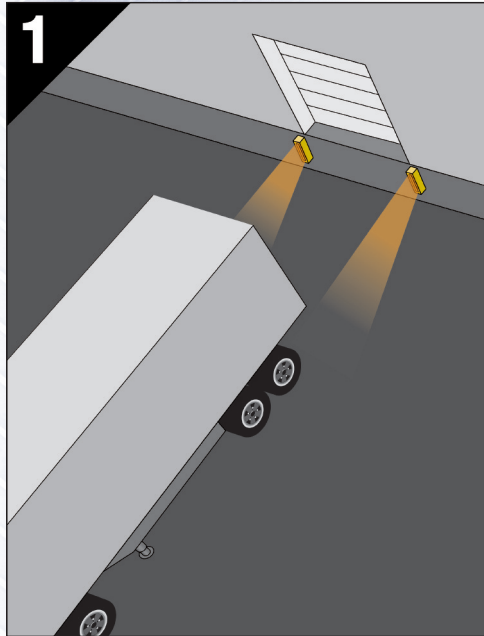

INNOVATIVE PRODUCTS FOR THE LOADING DOCK INDUSTRY

PROUDLY
MANUFACTURED
IN THE USA

GUIDE LIGHT

DL's Advanced Guide Light System

Enhance Dock Safety by installing the new DL Manufacturing Guide Light. Lining up Tractor Trailers can be challenging, whether it's bad weather, a rush to get a trailer parked for an urgent load or just an inexperienced driver. The results of a misaligned trailer equates to a dock seal that will no longer seal properly, building or equipment damage from the truck missing the dock bumper, or improper leveler engagement. All of these problems can affect dock safety, product safety and dock productivity. With its unique design DL's Guide Light can be customized to your specific dock application. The LED color can be yellow, red or green and options are available to change the Guide Light into a complete dock communication system.

Guide Light™ Features –

- **LED Technology** – No replacing bulbs and saves energy. Red, Green and Yellow Light Output.
- **Door Specific Light Signal** – The Guide Light is designed with high intensity LED's with a narrow slot to provide a door specific signal.
- **Safely guides truck in the specific dock position** – day, night and foul weather.

Guide Light offers highly-visible multiple LED light color outputs in red, green and yellow.

INNOVATIVE PRODUCTS FOR THE LOADING DOCK INDUSTRY

Guide Light™ Configurations

1 Standard Guide Light – Constant yellow on – single inside power source

2 Enhanced Safety Guide Light – Inside power supply with indicator lights and door switch (wobble switch or photo-eye) activates red and green Safety Guide Lights

3 Add on with DL Manufacturing Smart Chock™ or Safety Signal™ – Guide Light mirrors red and green signal lights of the outside communication box