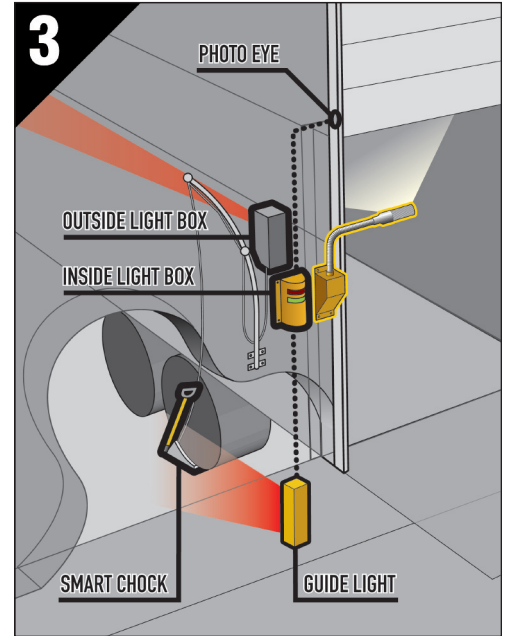

INNOVATIVE PRODUCTS FOR THE LOADING DOCK INDUSTRY

PROUDLY
MANUFACTURED
IN THE USA

GUIDE LIGHT

DL's Advanced Guide Light System

Enhance Dock Safety by installing the new DL Manufacturing Guide Light. Lining up Tractor Trailers can be challenging, whether it's bad weather, a rush to get a trailer parked for an urgent load or just an inexperienced driver. The results of a misaligned trailer equates to a dock seal that will no longer seal properly, building or equipment damage from the truck missing the dock bumper, or improper leveler engagement. All of these problems can affect dock safety, product safety and dock productivity. With its unique design DL's Guide Light can be customized to your specific dock application. The LED color can be yellow, red or green and options are available to change the Guide Light into a complete dock communication system.

Guide Light™ Features –

- **LED Technology** – No replacing bulbs and saves energy. Red, Green and Yellow Light Output.
- **Door Specific Light Signal** – The Guide Light is designed with high intensity LED's with a narrow slot to provide a door specific signal.
- **Safely guides truck in the specific dock position** – day, night and foul weather.

Guide Light offers highly-visible multiple LED light color outputs in red, green and yellow.

INNOVATIVE PRODUCTS FOR THE LOADING DOCK INDUSTRY

Guide Light™ Configurations

1 Standard Guide Light – Constant yellow on – single inside power source

2 Enhanced Safety Guide Light – Inside power supply with indicator lights and door switch (wobble switch or photo-eye) activates red and green Safety Guide Lights

3 Add on with DL Manufacturing Smart Chock™ or Safety Signal™ – Guide Light mirrors red and green signal lights of the outside communication box