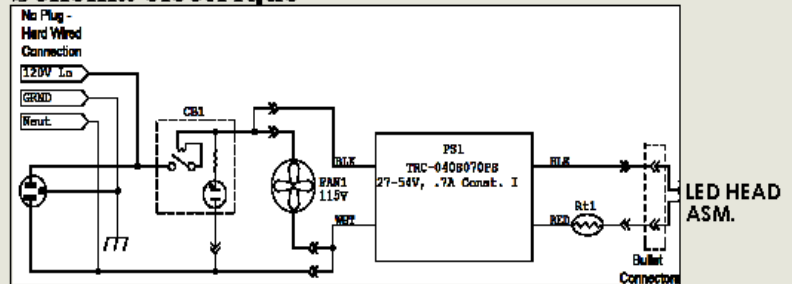

LED VERSA LIGHT™ MODEL 450-1

ELECTRICAL SCHEMATIC Schéma électrique

ITEM NO.	PART NUMBER	DESCRIPTION	QTY.
1	VL5001	VERSA LIGHT CABINET	1
2	VL2003	115 VAC SWITCH	1
3	VL5049	6' POWER CORD 110V	1
4	VL5002	AIR DEFLECTOR	1
5	VL4001	TUBE SPRING	1
6	VL5073	FLEX TUBE ASM	1
7	VL5053	115V LED FAN ASM	1
8	VL5100	ALTERNATE HEAD FOR 450 1485 LUMENS	1
9	VL8085	LED DRIVER ASM	1
10	VL8083	WIRING HARNESS	1
11	VL5003	COVER PLATE	1
12	VL5077	450 REPLACEMENT BULB SHIELD KIT	1
13	VL4084	HOLD DOWN, HEAT SINK	1

LED Versa Light[®] Installation Guide

MODEL 450 -1

Guide d'Installation

Mounting Instructions/Documentation pour Monter

➔ Important!

**HARD WIRE APPLICATIONS
MUST BE INSTALLED BY
QUALIFIED ELECTRICIAN**

115VAC/46 AMPS/60HZ
VOLTAGE

For proper operation LED Versa Light must be mounted at least 66" from floor (see figure).

Contact manufacturer for alternate mounting procedures.

(4) installer supplied wall fasteners are required.

➔ Important!

**DOIVENT ÊTRE INSTALLÉS
PAR ÉLECTRICIEN
QUALIFIÉ**

Tous voltages en plus de 120
VAC

Tous modèles

Pour fonctionnement correct, il faut monter LED Versa Light au moins 168 cm du plancher (Voyez l'illustration)