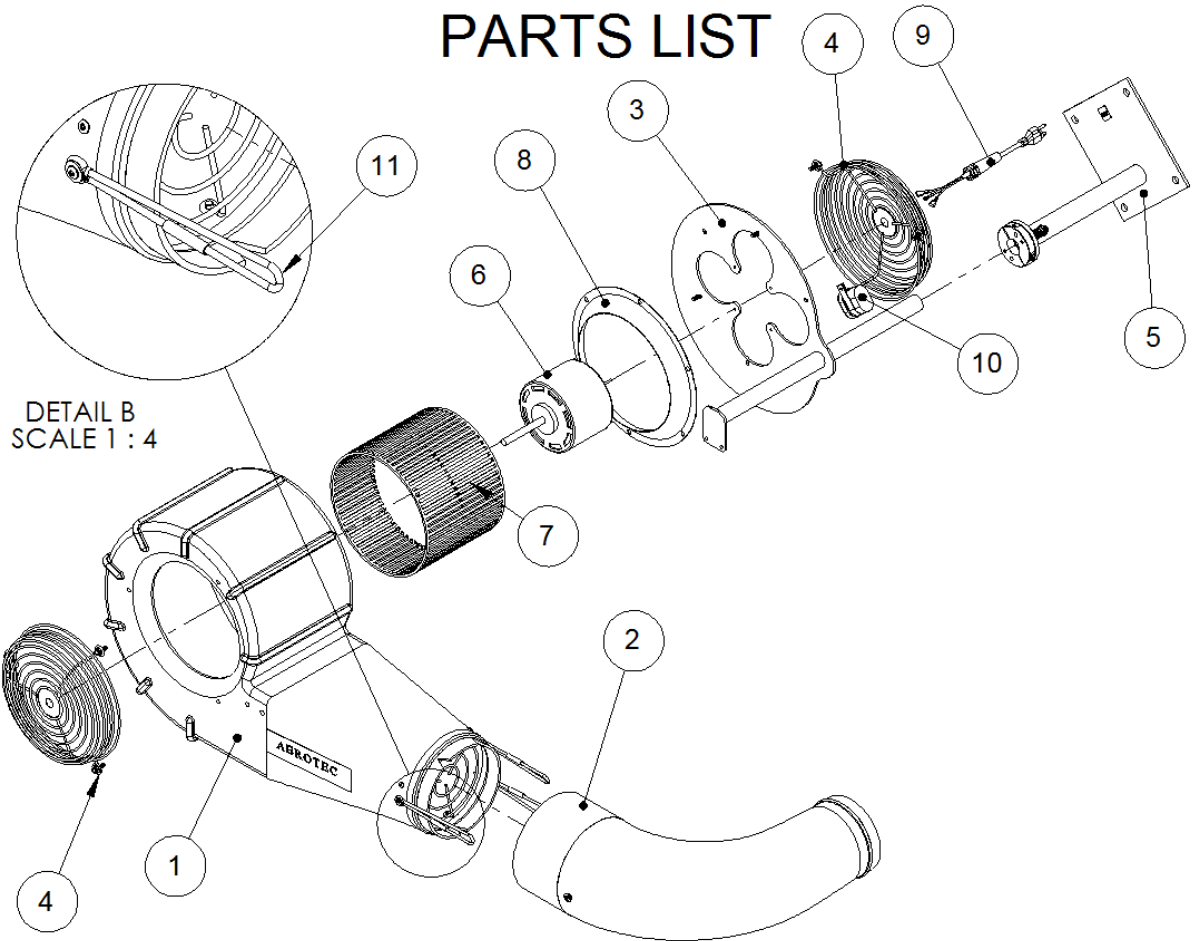

AEROTEC™ MODEL 700/750 EXPLODED VIEW

PARTS LIST

ITEM NO.	MODEL 700 PART NUMBER	MODEL 750 PART NUMBER	DESCRIPTION	QTY.
1	AT5010	AT5020	AEROTEC BLOWER HOUSING	1
2	AT5033	AT5033	REPLACEMENT ELBOW	1
3	AT5011	AT5019	HOUSING BRACKET ASM.	1
4	AT5012	AT5012	FINGER GUARD ASM	2
5	SEE NOTE	SEE NOTE	WALL MOUNT ASM	1
6	AT8010	AT8013	MOTOR	1
7	AT2013	AT2032	BLOWER CAGE	1
8	AT4017	AT4017	AIR INLET RING	1
9	AT8001	AT8001	AEROTEC CORD SET 110VAC	1
10	AT3006	AT3016	CAPACITOR	1
11	AT5022	AT5022	SHOCK CORD ASM	3

NOTE:

AEROTEC'S COME WITH 3 DIFFERENT WALL MOUNTS DETERMINED BY INSTALL LOCATION

AT5013 12in WALL MOUNT ASSEMBLY

AT5040 16in WALL MOUNT ASSEMBLY

AT5016 24in WALL MOUNT ASSEMBLY