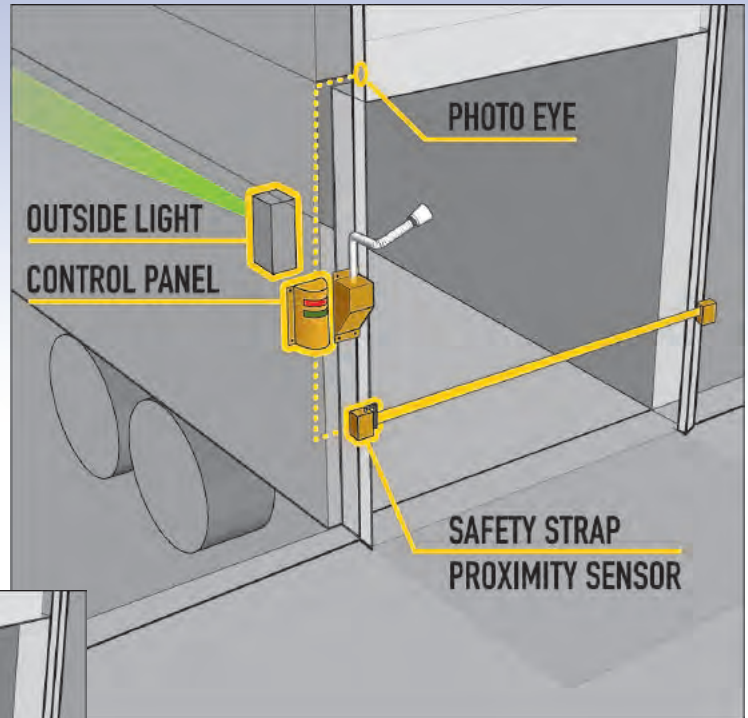

SAFETY STRAP™

Patent Pending

Retractable Dock Door Strap

The Smart Choice
for facilities that keep
their loading dock
areas open

Keep Your Dock Workers Safe

- Designed for cross docks and facilities that leave their dock doors open
- Designed with superior strength that exceeds OSHA standards
- High visibility dock barrier
- Helps prevent dock workers from falling off a loading dock
- Strap is retractable to keep clear of door opening when not in use

Can be incorporated with DL Manufacturing's Dock Communication Systems, or used as a stand alone unit

Optional proximity sensor detects that the strap is engaged when used with Safety Signal™ or Smart Chock™

Incorporate Safety Strap with Smart Chock or Safety Signal to help reduce the potential for dock accidents and improve production

Safety Strap and Safety Signal communication system setup

The Safety Strap with optional proximity sensor can be used with Safety Signal at facilities that typically keep their doors open.

Strap Engaged: **Strap Disengaged:**

Inside Box Red	Inside Box Green
Outside Box Green	Outside box Red
Versa Light* OFF	Versa Light* ON
Auxiliary Output OFF	Auxiliary Output ON

*Versa Light optional

Safety Strap and Smart Chock communication system setup