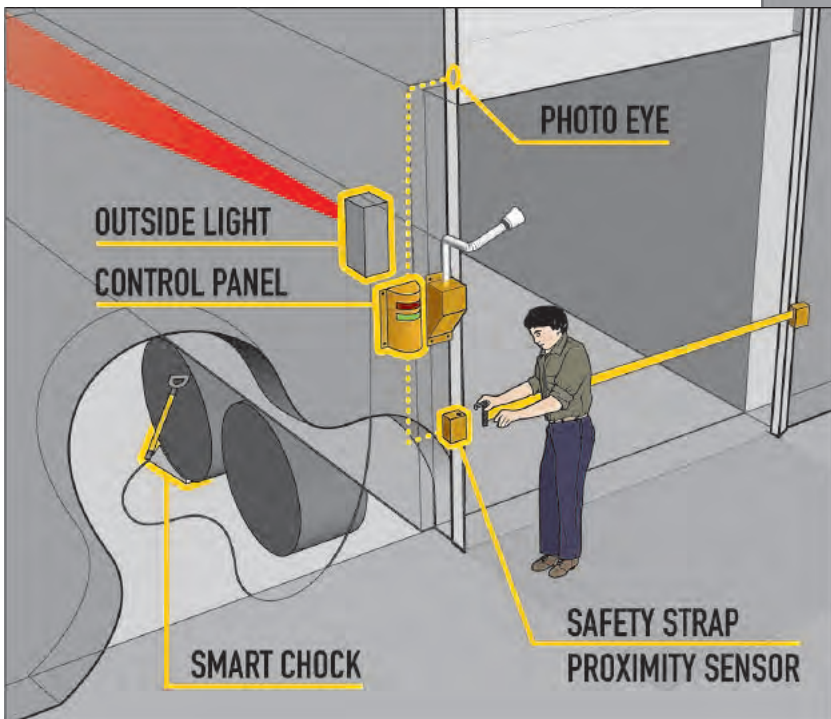

SAFETY STRAP™

Patent Pending

Retractable Dock Door Strap

The Smart Choice
for facilities that keep
their loading dock
areas open

Keep Your Dock Workers Safe

- Designed for cross docks and facilities that leave their dock doors open
- Designed with superior strength that exceeds OSHA standards
- High visibility dock barrier
- Helps prevent dock workers from falling off a loading dock
- Strap is retractable to keep clear of door opening when not in use

Can be incorporated with DL Manufacturing's Dock Communication Systems, or used as a stand alone unit

Optional proximity sensor detects that the strap is engaged when used with Safety Signal™ or Smart Chock™

Incorporate Safety Strap with Smart Chock or Safety Signal to help reduce the potential for dock accidents and improve production

Safety Strap and Safety Signal communication system setup

The Safety Strap with optional proximity sensor can be used with Safety Signal at facilities that typically keep their doors open.

Strap Engaged: **Strap Disengaged:**

Inside Box Red	Inside Box Green
Outside Box Green	Outside box Red
Versa Light* OFF	Versa Light* ON
Auxiliary Output OFF	Auxiliary Output ON

*Versa Light optional

Safety Strap and Smart Chock communication system setup