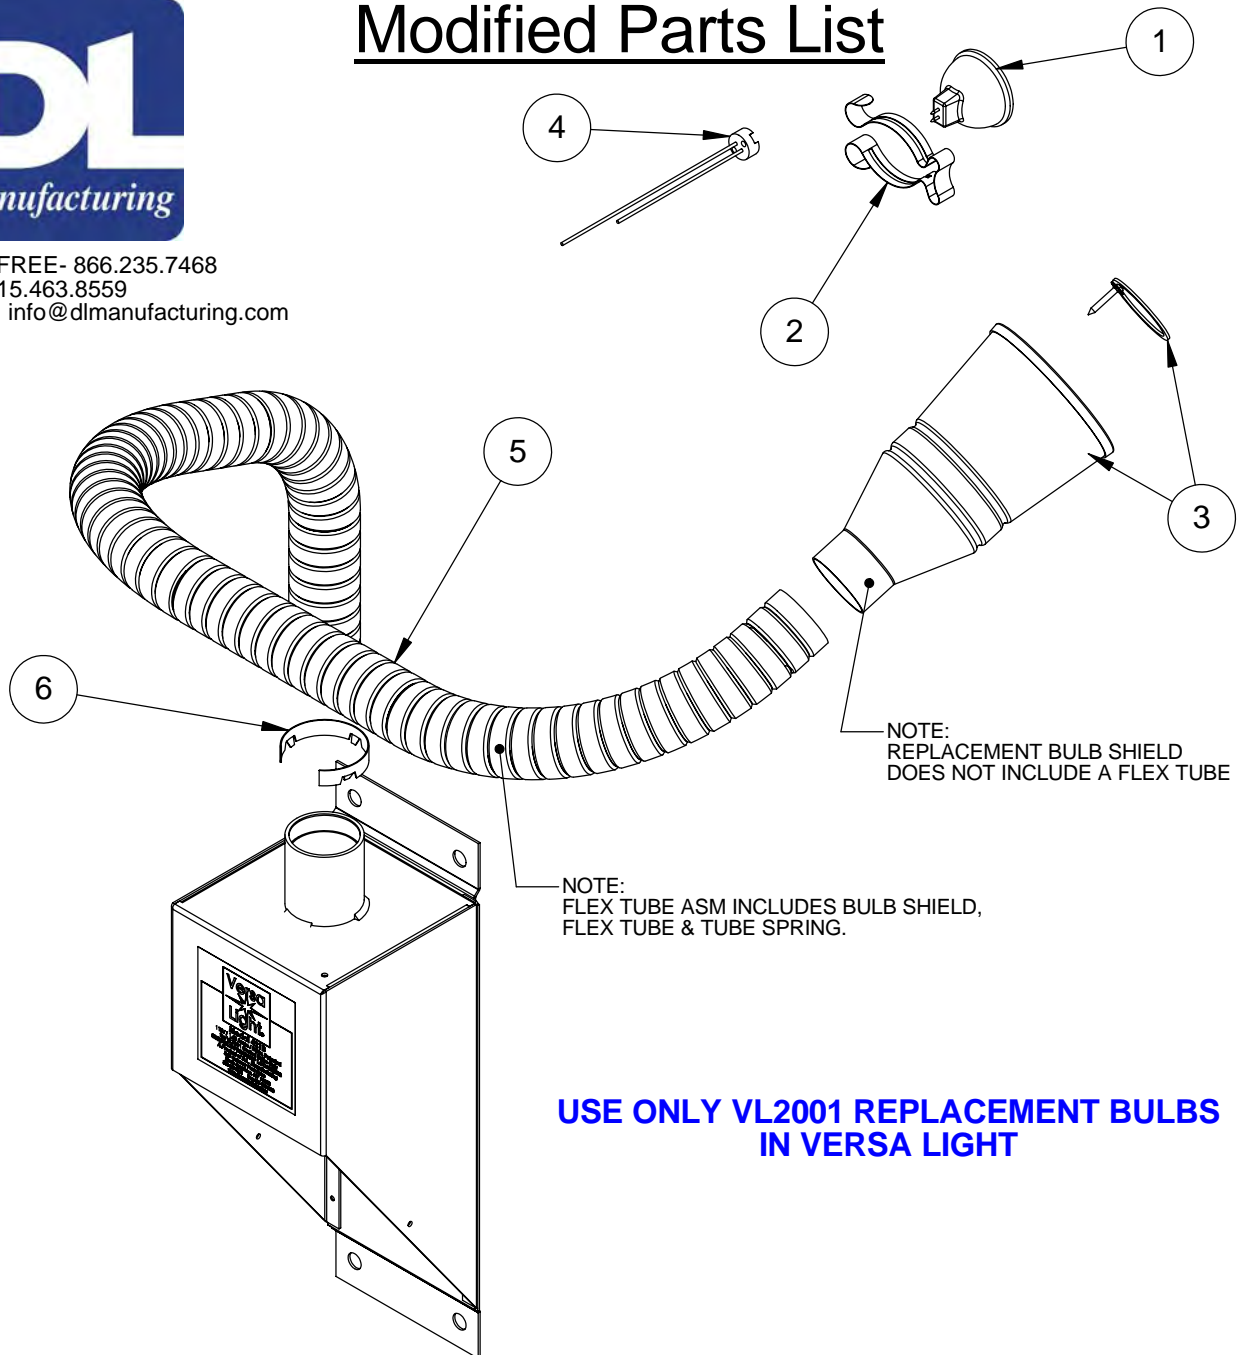

# VERSA LIGHT<sup>®</sup> MODEL 420

TOLL FREE- 866.235.7468  
 Fax: 315.463.8559  
 e-mail: info@dlmanufacturing.com

## Modified Parts List

**USE ONLY VL2001 REPLACEMENT BULBS  
 IN VERSA LIGHT**

\*\*Please Note: Model 421 requires replacement bulb Part # VL7001 (Coated Bulb- for use in food industry)

| ITEM NO. | PART NUMBER | DESCRIPTION                          |
|----------|-------------|--------------------------------------|
| 1        | VL2001      | VERSA LIGHT REPLACEMENT BULB         |
| 2        | VL5005      | BULB RETAINER SPRING                 |
| 3        | VL5010      | REPLACEMENT BULB SHIELD              |
| 4        | VL2002      | REPLACEMENT BULB SOCKET/18 GAGE WIRE |
| 5        | VL5004      | FLEX TUBE ASM                        |
| 6        | VL4001      | TUBE SPRING                          |